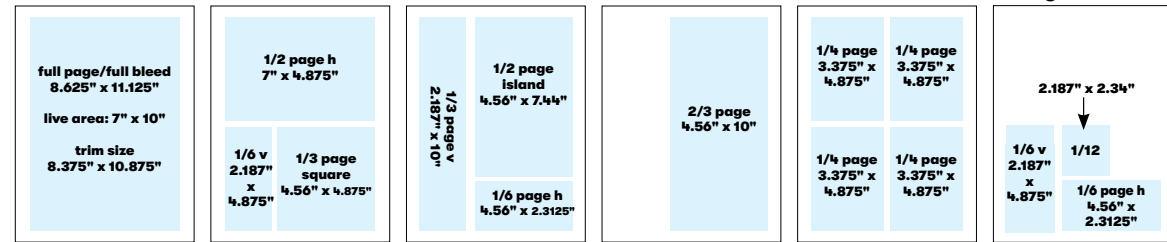

Guidelines & specs

Buffalo Spree magazine & Medicine in WNY

Size	Dimensions (w x h)
Full Page w/ bleed	8.625" x 11.125"
Full Page (live area)	7" x 10"
2/3 Page	4.56" x 10"
1/2 Page Horizontal	7" x 4.875"
1/2 Page Island	4.56" x 7.44"
1/3 Page Vertical	2.187" x 10"
1/3 Page Square	4.56" x 4.875"
1/6 Page Vertical	2.187" x 4.875"
1/6 Page Horizontal	4.56" x 2.3125"
1/4 Page (1/4 to a page)	3.375" x 4.875"

Trim size: 8.375" x 10.875"

Buffalo Spree magazine only

Dining Guide

Size	Dimensions (w x h)
1/6 Page Vertical	2.187" x 4.875"
1/6 Page Horizontal	4.56" x 2.3125"
1/12 Page	2.187" x 2.34"

Spree Living

Size	name & main description - 250 characters
9 units/page	

* includes address, price, bdrms, bthrms, sq ftg, phone, website, neighborhood + headshot

Best of WNY

Size	
1/12 Unit	

* includes logo, address, phone, website, award

Spree Eats & On The Town

Size	Dimensions (w x h)
2 Page spread	11" x 8.5"
Full Page w/bleed	5.5" x 8.5"
Full Page (live area)	4.25" x 7.25"
Half Page	4.25" x 3.5"

Trim size: 5.25" x 8.25"

Holiday Shopping Guide

Size	Dimensions (w x h)
2 Page Spread	17.25" x 8.75" (gutter 1")
Front, Back, Inside Cover	8.75" x 8.75"
Full Page w/bleed	8.75" x 8.75"
Full Page (live area)	7.5" x 7.5"
1/2 Page Vertical	3.625" x 7.5"
1/2 Page Horizontal	7.5" x 3.625"
1/4 Page	3.625" x 3.625"