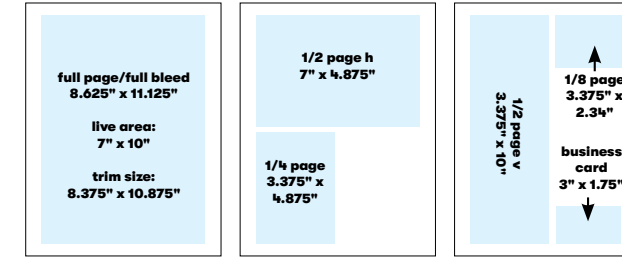

Trim size: 8.375" x 10.875"

Buffalo Spree magazine only

Dining Guide

Size	Dimensions (w x h)
1/6 Page Vertical	2.187" x 4.875"
1/6 Page Horizontal	4.56" x 2.3125"
1/12 Page	2.187" x 2.34"

Spree Living

Size	name & main description - 250 characters
9 units/page	

* includes address, price, bdrms, bthrms, sq ftg, phone, website, neighborhood + headshot

Best of WNY

Size	
1/12 Unit	

* includes logo, address, phone, website, award

Spree Eats & On The Town

Size	Dimensions (w x h)
2 Page spread	11" x 8.5"
Full Page w/bleed	5.5" x 8.5"
Full Page (live area)	4.25" x 7.25"
Half Page	4.25" x 3.5"

Trim size: 5.25" x 8.25"

Holiday Shopping Guide

Size	Dimensions (w x h)
2 Page Spread	17.25" x 8.75" (gutter 1")
Front, Back, Inside Cover	8.75" x 8.75"
Full Page w/bleed	8.75" x 8.75"
Full Page (live area)	7.5" x 7.5"
1/2 Page Vertical	3.625" x 7.5"
1/2 Page Horizontal	7.5" x 3.625"
1/4 Page	3.625" x 3.625"

Trim size: 8.5" x 8.5"

Forever Young Directory

Size	Dimensions (w x h)
Full Page w/ bleed	8.625" x 11.125"
Full Page (live area)	7" x 10"
1/2 Page Horizontal	7" x 4.875"
1/2 Page Vertical	3.375" x 10"
1/4 Page	3.375" x 4.875"
1/8 Page	3.375" x 2.34"
Business card	3" x 1.75"