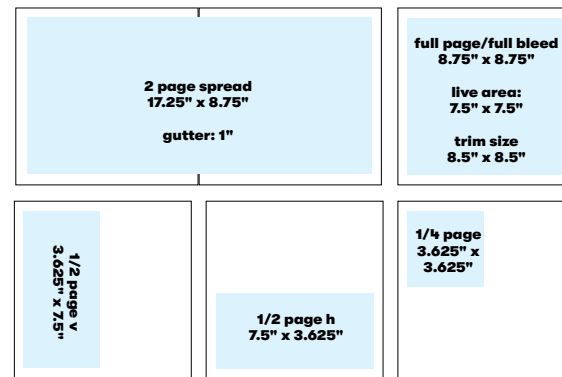

Trim size: 8.375" x 10.875"

Buffalo Spree magazine only

Dining Guide

Size	Dimensions (w x h)
1/6 Page Vertical	2.187" x 4.875"
1/6 Page Horizontal	4.56" x 2.3125"
1/12 Page	2.187" x 2.34"

Spree Living

Size	name & main description - 250 characters
9 units/page	

* includes address, price, bdrms, bthrms, sq ftg, phone, website, neighborhood + headshot

Best of WNY

Size	
1/12 Unit	

* includes logo, address, phone, website, award

Spree Eats & On The Town

Size	Dimensions (w x h)
2 Page spread	11" x 8.5"
Full Page w/bleed	5.5" x 8.5"
Full Page (live area)	4.25" x 7.25"
Half Page	4.25" x 3.5"

Trim size: 5.25" x 8.25"

Holiday Shopping Guide

Size	Dimensions (w x h)
2 Page Spread	17.25" x 8.75" (gutter 1")
Front, Back, Inside Cover	8.75" x 8.75"
Full Page w/bleed	8.75" x 8.75"
Full Page (live area)	7.5" x 7.5"
1/2 Page Vertical	3.625" x 7.5"
1/2 Page Horizontal	7.5" x 3.625"
1/4 Page	3.625" x 3.625"

Trim size: 8.5" x 8.5"

Forever Young Directory

Size	Dimensions (w x h)
Full Page w/ bleed	8.625" x 11.125"
Full Page (live area)	7" x 10"
1/2 Page Horizontal	7" x 4.875"
1/2 Page Vertical	3.375" x 10"
1/4 Page	3.375" x 4.875"
1/8 Page	3.375" x 2.34"
Business card	3" x 1.75"