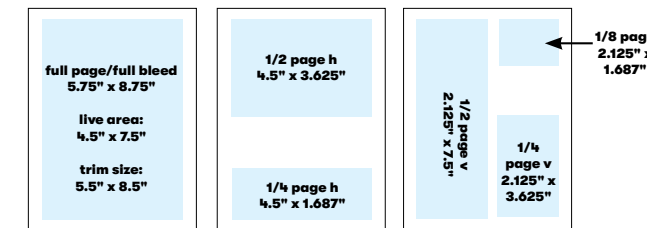

* includes address, price, bdrms, bthrms, sq ftg, phone, website, neighborhood + headshot

Best of WNY

Size	
1/12 Unit	

* includes logo, address, phone, website, award

Spree Eats & On The Town

Size	Dimensions (w x h)
2 Page spread	11" x 8.5"
Full Page w/bleed	5.5" x 8.5"
Full Page (live area)	4.25" x 7.25"
Half Page	4.25" x 3.5"

Trim size: 5.25" x 8.25"

Holiday Shopping Guide

Size	Dimensions (w x h)
2 Page Spread	17.25" x 8.75" (gutter 1")
Front, Back, Inside Cover	8.75" x 8.75"
Full Page w/bleed	8.75" x 8.75"
Full Page (live area)	7.5" x 7.5"
1/2 Page Vertical	3.625" x 7.5"
1/2 Page Horizontal	7.5" x 3.625"
1/4 Page	3.625" x 3.625"

Trim size: 8.5" x 8.5"

Forever Young Directory

Size	Dimensions (w x h)
Full Page w/ bleed	8.625" x 11.125"
Full Page (live area)	7" x 10"
1/2 Page Horizontal	7" x 4.875"
1/2 Page Vertical	3.375" x 10"
1/4 Page	3.375" x 4.875"
1/8 Page	3.375" x 2.34"
Business card	3" x 1.75"

Trim size: 8.375" x 10.875"

Theater & Event program books

Size	Dimensions (w x h)
Full Page w/ bleed	5.75" x 8.75"
Full Page (live area)	4.5" x 7.5"
1/2 Page Horizontal	4.5" x 3.625"
1/2 Page Vertical	2.125" x 7.5"
1/4 Page Horizontal	4.5" x 1.687"
1/4 Page Vertical	2.125" x 3.625"
1/8 Page	2.125" x 1.687"